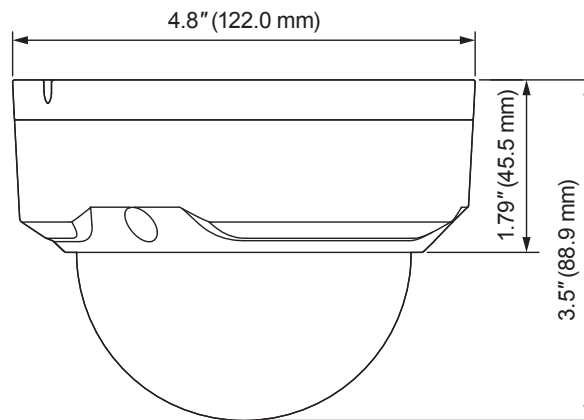

Network WDR 4 MP IR Rugged Mini Dome Camera

RECOMMENDED ACCESSORIES

SYSTEM COMPATIBILITY		MOUNTS AND ACCESSORIES		
HEN*4	8/16/32/64-channel Performance Series 4K NVRs (H.264 and H.265)	HQA-WK		Wall Mount
HEN*2	4/8/16-channel Performance Series NVRs (H.264)	HQA-PM2**		Pole Mount Bracket
		HB34S2-CM**		Corner Mount Bracket
		HQA-BB2		Junction Box

** The HQA-BB2 junction box must be used when installing the camera to HQA-PM2 or HB34S2-CM.

ORDERING

H4W4PER2	Network WDR 4 MP IR Rugged Mini Dome Camera, 1/3" CMOS, 2.7-13.5 mm MFZ, 2 IR LEDs, PoE, IP66, H.265/H.264/Smart Codec

DIMENSIONS

Find out more

www.security.honeywell.com/

Honeywell Commercial Security

715 Peachtree St. NE
Atlanta, GA 30308
1.800.323.4576
www.honeywell.com

ONVIF and the ONVIF logo are trademarks of ONVIF Inc. Honeywell reserves the right, without notification, to make changes in product design or specifications.

L/H4W4PER2D/D | 04/19
© 2019 Honeywell International Inc.